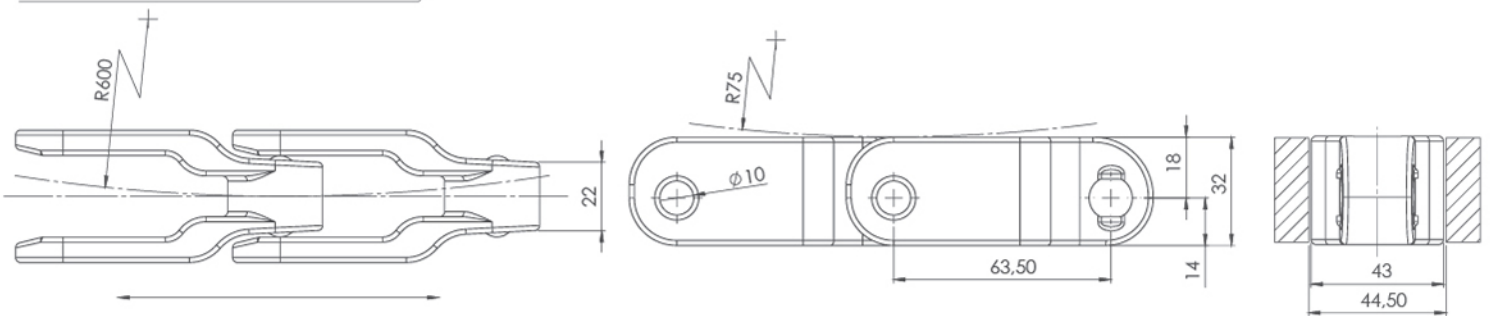

MD 600 S / MD 600 TAB S Chain Series

Plastic Case Conveyor Chains

MD 600 S / MD 600 TAB S Technical Information

PLASTIC CASE CONVEYOR CHAINS					
PRODUCT CODE	PITCH	WIDTH (W)		TENSILE STRENGTH	WEIGHT
		mm	mm		
MD 600 S	63,5	43	1,70	400	1,55
MD 600 TAB S	63,5	43	1,70	400	1,65

* Self-lubricating low friction acetal resin, white-coloured.

* Pins in special chrome-nickel 304 stainless steel

* Standard packing lengths = 96 pitches = 6.096 m

MD 600 S Technical Drawings

MD 600 TAB S Technical Drawings

MD 820 Sprockets Technical Drawings

Classic Sprocket Series MD820					
Product Code	Number of Teeth	Do (mm)	Di (mm)	Round Bore (Ø)	
MD 820	21	128	114	25	30
MD 820	25	152	138	25	30

* Special sprockets and hub size are being manufactured on your request.

MD 880 Sprockets Technical Drawings

Classic Sprocket Series MD880					
Product Code	Number of Teeth	Do (mm)	Di (mm)	Round Bore (Ø)	
MD 880	9	111	97	25	30
MD 880	11	135	121	25	30

* Special sprockets and hub size are being manufactured on your request.