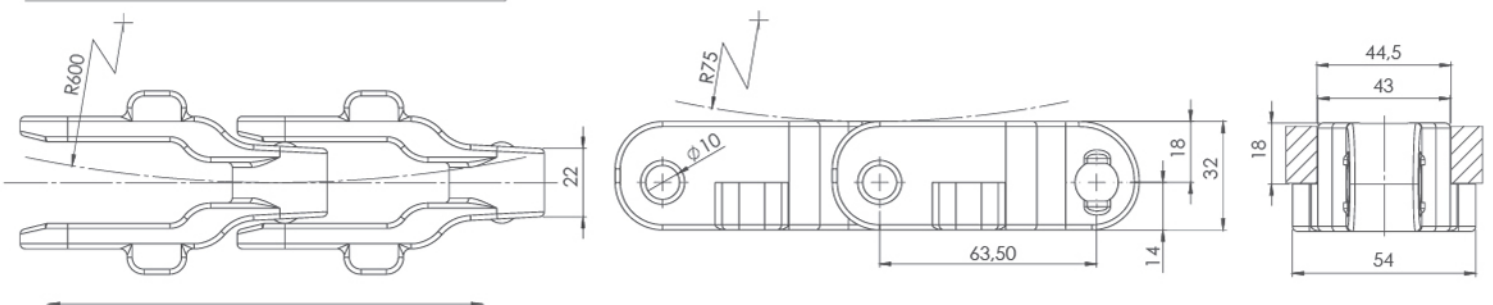

MD 600 S / MD 600 TAB S Chain Series

Plastic Case Conveyor Chains

MD 600 S / MD 600 TAB S Technical Information

PLASTIC CASE CONVEYOR CHAINS					
PRODUCT CODE	PITCH	WIDTH (W)		TENSILE STRENGTH	WEIGHT
		mm	mm		
MD 600 S	63,5	43	1,70	400	1,55
MD 600 TAB S	63,5	43	1,70	400	1,65

* Self-lubricating low friction acetal resin, white-coloured.

* Pins in special chrome-nickel 304 stainless steel

* Standard packing lengths = 96 pitches = 6.096 m

MD 600 S Technical Drawings

MD 600 TAB S Technical Drawings

MD 820 Sprockets Technical Drawings

Classic Sprocket Series MD820					
Product Code	Number of Teeth	Do (mm)	Di (mm)	Round Bore (Ø)	
MD 820	21	128	114	25	30
MD 820	25	152	138	25	30

* Special sprockets and hub size are being manufactured on your request.

MD 880 Sprockets Technical Drawings

Classic Sprocket Series MD880					
Product Code	Number of Teeth	Do (mm)	Di (mm)	Round Bore (Ø)	
MD 880	9	111	97	25	30
MD 880	11	135	121	25	30

* Special sprockets and hub size are being manufactured on your request.