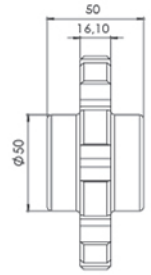

MD 600 S / MD 600 TAB S Chain Series

Plastic Case Conveyor Chains

MD 600 S / MD 600 TAB S Technical Information

PLASTIC CASE CONVEYOR CHAINS					
PRODUCT CODE	PITCH	WIDTH (W)		TENSILE STRENGTH	WEIGHT
		mm	mm		
MD 600 S	63,5	43	1,70	400	1,55
MD 600 TAB S	63,5	43	1,70	400	1,65

* Self-lubricating low friction acetal resin, white-coloured.

* Pins in special chrome-nickel 304 stainless steel

* Standard packing lengths = 96 pitches = 6.096 m

MD 600 S Technical Drawings

MD 600 TAB S Technical Drawings

MD 820 Sprockets Technical Drawings

Classic Sprocket Series MD820					
Product Code	Number of Teeth	Do (mm)	Di (mm)	Round Bore (Ø)	
MD 820	21	128	114	25	30
MD 820	25	152	138	25	30

* Special sprockets and hub size are being manufactured on your request.

MD 880 Sprockets Technical Drawings

Classic Sprocket Series MD880					
Product Code	Number of Teeth	Do (mm)	Di (mm)	Round Bore (Ø)	
MD 880	9	111	97	25	30
MD 880	11	135	121	25	30

* Special sprockets and hub size are being manufactured on your request.