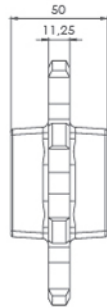

MD 1701 R Sprockets Technical Drawings

Classic Sprockets Series MD1701					
Product Code	Number of Teeth	Do (mm)	Di (mm)	Round Bore (Ø)	Square Bore
MD 1701 R	8	132	107	25 30	40 x 40
MD 1701 R	10	166	107	25 30	40 x 40

* Special sprockets and hub size are being manufactured on your request.