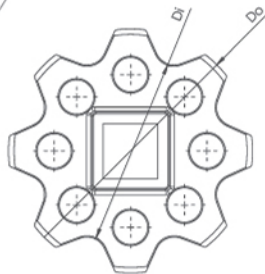

* Self-lubricating low friction acetal resin, white-coloured.

* Pins in special chrome-nickel 304 stainless steel

* Standard packing lengths = 96 pitches = 6.096 m

MD 600 S Technical Drawings

MD 600 TAB S Technical Drawings

MD 1701 R Sprockets Technical Drawings

Classic Sprockets Series MD1701					
Product Code	Number of Teeth	Do (mm)	Di (mm)	Round Bore (Ø)	Square Bore
MD 1701 R	8	132	107	25 30	40 x 40
MD 1701 R	10	166	107	25 30	40 x 40

* Special sprockets and hub size are being manufactured on your request.

Flexi Chains Sprocket Technical Drawings

Classic Sprockets Series Flexi Chains					
Product Code	Number of Teeth	Do (mm)	Di (mm)	Round Bore (Ø)	Square Bore
FLEXI CHAIN	12	133	115	25 30	40 x 40

* Special sprockets and hub size are being manufactured on your request.

MD 600 S Sprockets Technical Drawings

Classic Sprockets Series MD600					
Product Code	Number of Teeth	Do (mm)	Di (mm)	Round Bore (Ø)	Square Bore
MD 600	8	177	138	25 30	40 x 40
MD 600	10	221	176	25 30	40 x 40